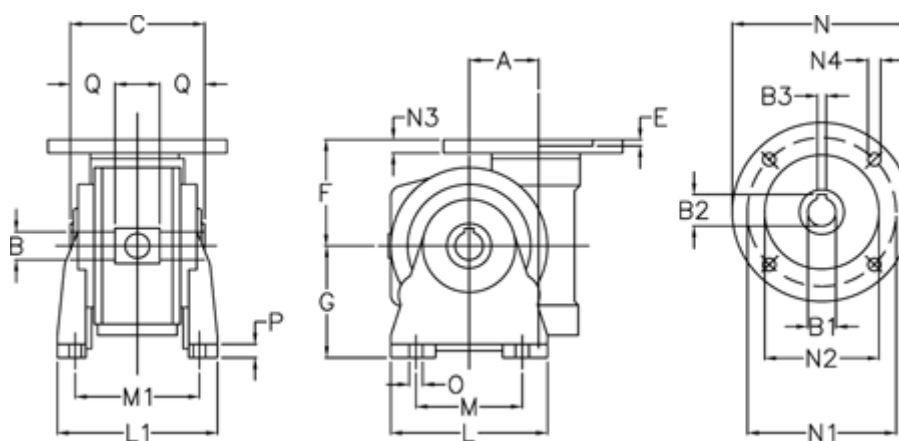

Article number: 3902049100323  
 Description: Worm gear  
 VF 49-V-100-63B14

## Measures

|            |           |          |
|------------|-----------|----------|
| A = 49.5   | G = 82    | N3 = 7   |
| B = 25 H7  | L = 110   | N4 = 6   |
| B1 E7 = 11 | L1 = 124  | O = 8.5  |
| B2 = 12.8  | M = 63    | P = 12   |
| B3 H9 = 4  | M1 = 98.5 | Q = 22.5 |
| C = 82     | N = 90    |          |
| E = 3      | N1 = 75   |          |
| F = 70     | N2 = 60   |          |